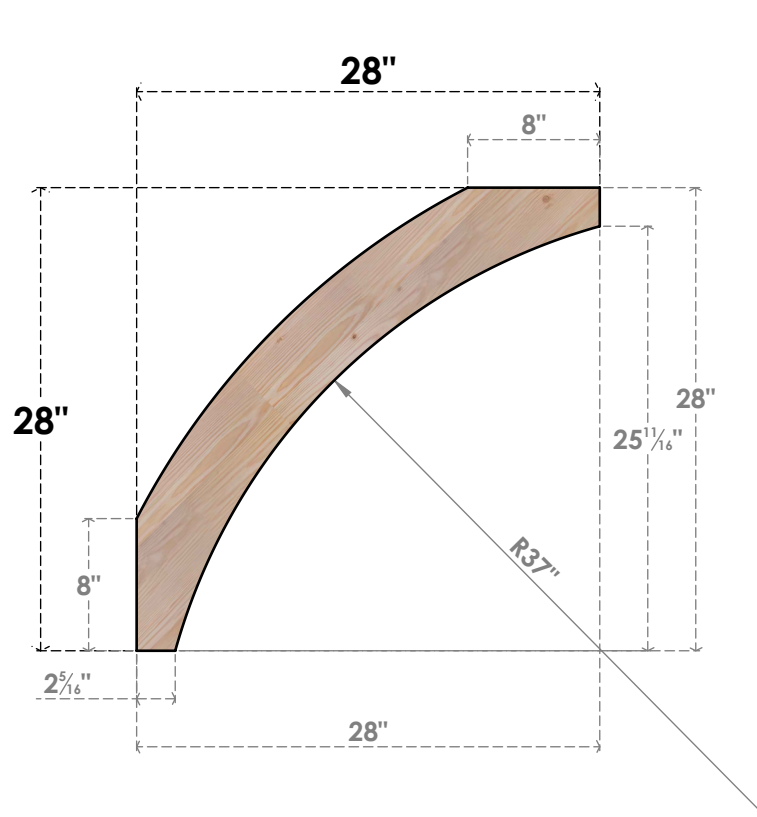

BRC06X28X28THR00SDF

5 1/2"W X 28"D X 28"H THORTON SMOOTH BRACE, DOUGLAS FIR

SIDE

FRONT

EKENA MILLWORK
 2300 WEST MAIN ST.
 CLARKSVILLE, TX 75426
 TOLL FREE: 866-607-0453
 WWW.EKENAMILLWORK.COM

NOTES

1. INSTALLATION TO BE COMPLETED IN ACCORDANCE WITH MANUFACTURER'S SPECIFICATIONS.
2. DRAWING MAY NOT BE TO SCALE
3. THIS DRAWING IS INTENDED FOR DESIGN AND PLANNING PURPOSES ONLY.
4. ALL INFORMATION CONTAINED HEREIN WAS CURRENT AT THE TIME OF DEVELOPMENT BUT MUST BE REVIEWED AND APPROVED BY THE PRODUCT MANUFACTURER TO BE CONSIDERED ACCURATE.
5. PRODUCTS ARE NOT KILN DRIED. THIS ITEM IS UNIQUE AND WILL CONTAIN THE NATURAL VARIATIONS THAT THE WOOD SPECIES OFFERS. THIS MAY RESULT IN VARIATIONS UP TO 1/4"